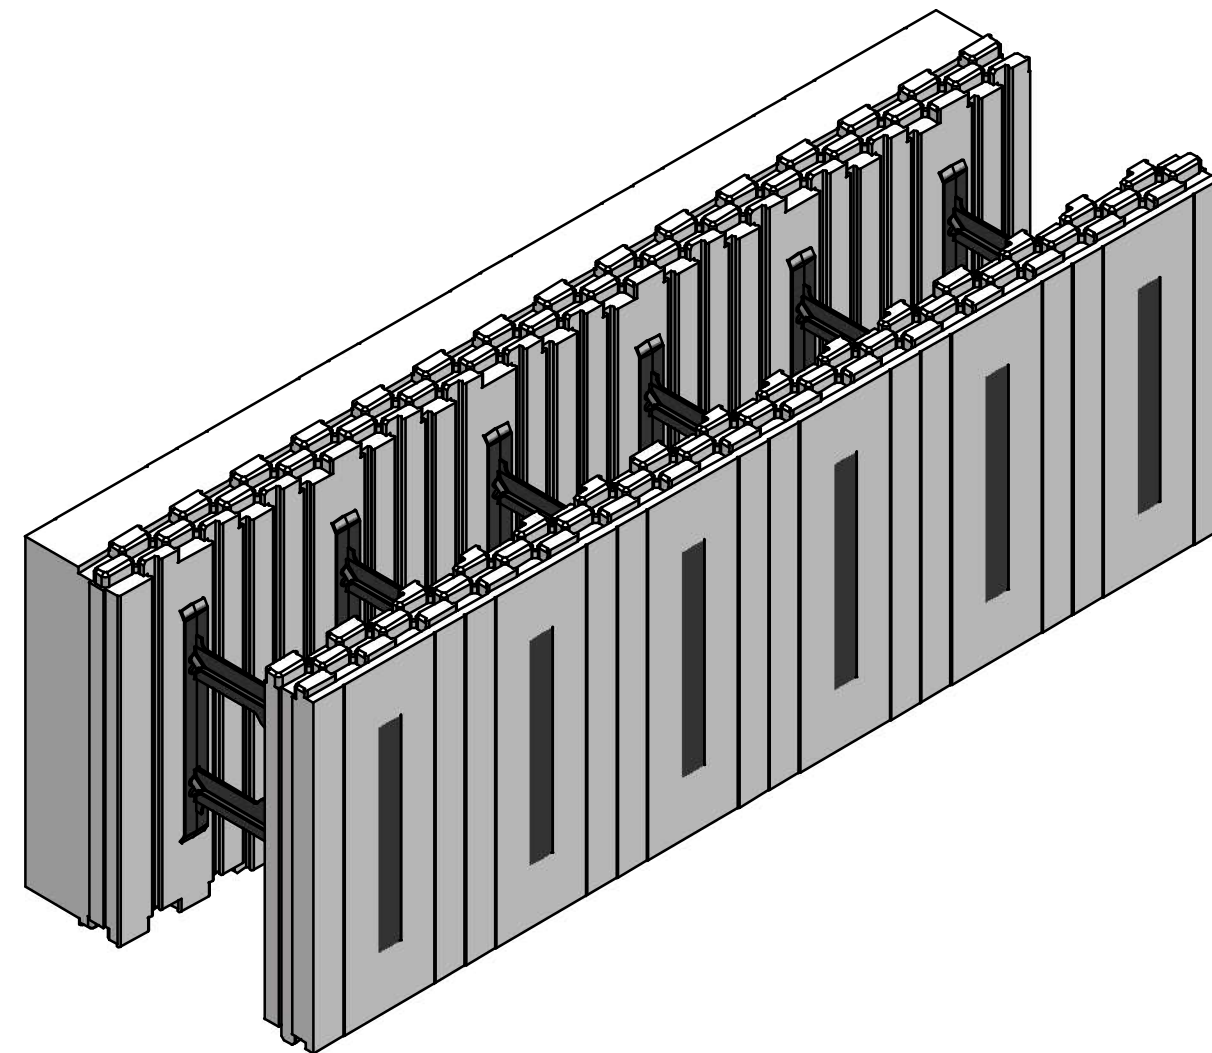

PONTAROLO
ENGINEERING
Via Clauzetto n°20
33078 S. Vito al Tagliamento (PN)
Tel: 0434 857010
Fax: 0434 857014
e-mail: info@pontarolo.com
http://www.pontarolo.com

n°drawing
CB.60.20.120.LIN
title
BLOCCO LINEARE Sp 120
project
PRG00204 - CLIMABLOCK